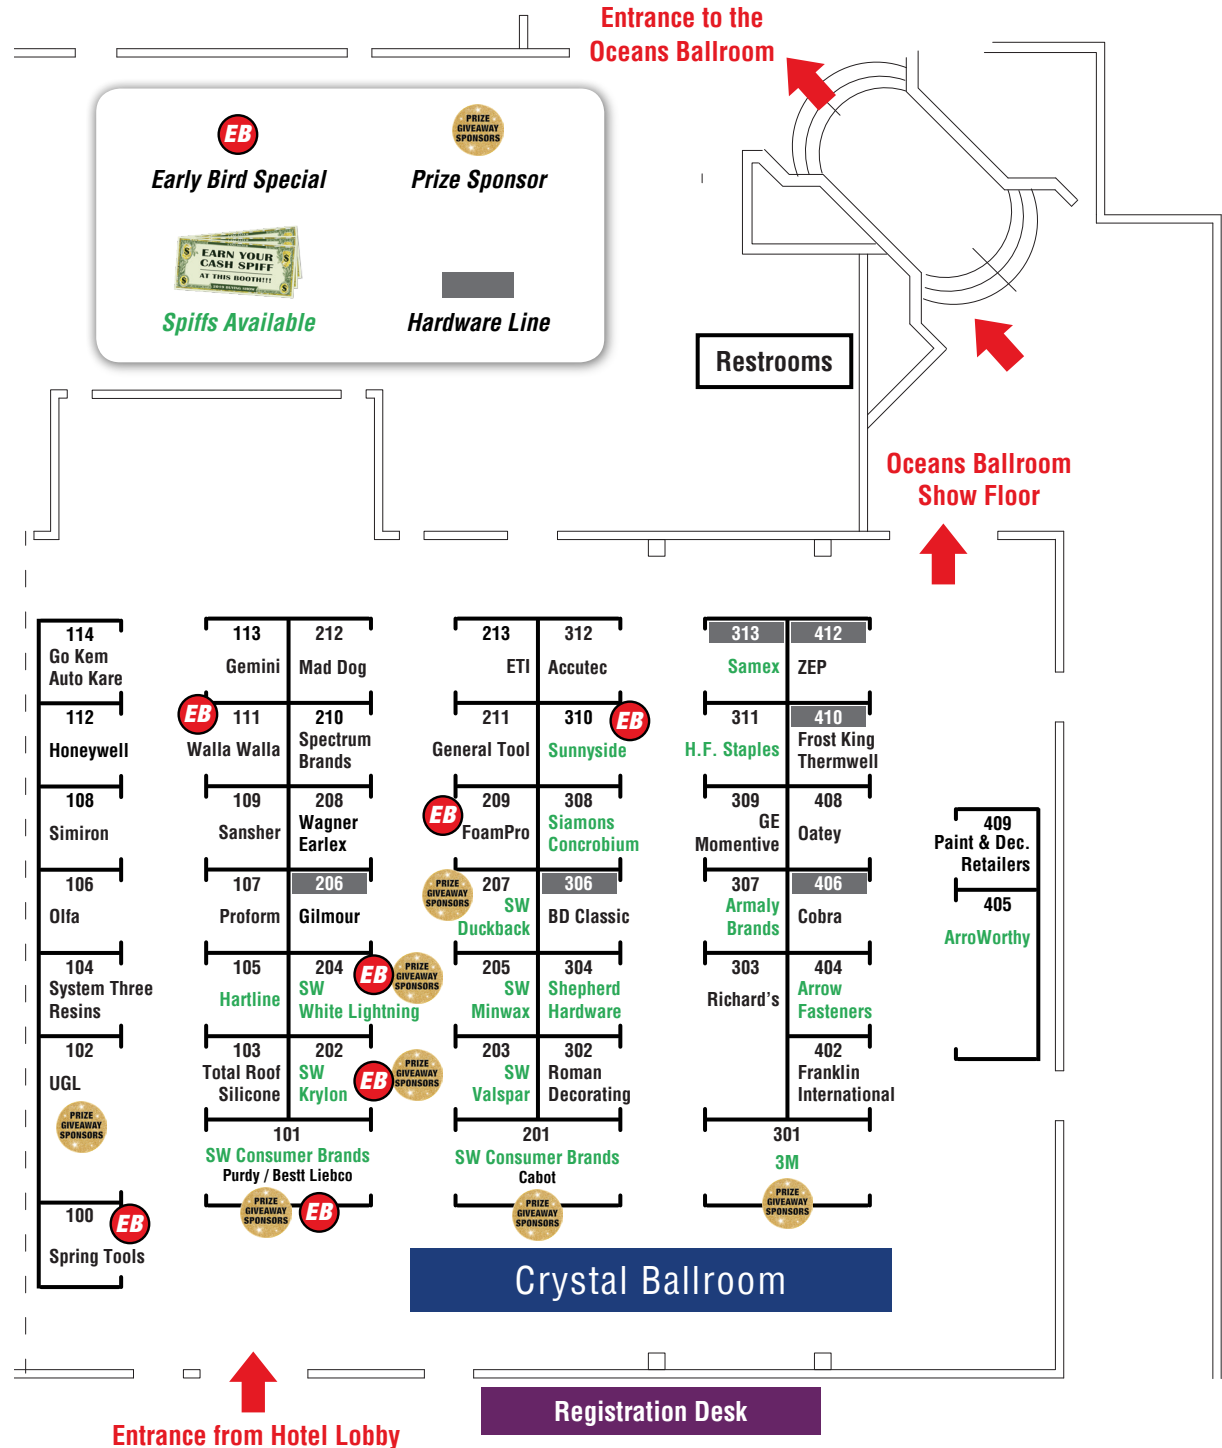

2019 FLORIDA BUYING SHOW

FLOOR PLAN

CASH & PRIZE GIVEAWAYS!

Look for this Prize Sponsor Logo throughout the Show Floor to see the Manufacturers that are participating. Visit these manufacturers during the Buying Show to earn as many points as possible to have a higher chance of winning a prize. When you are finished visiting the Manufacturers, simply bring your book back to the Lancaster Registration desk. A Lancaster Representative will then tally up your earnings and, in return, will hand you Scratch N' Win Prize Giveaway Cards.

Redeem your Scratch N' Win Prize Giveaway Cards at the Lancaster Bank before 4:15pm on Saturday, February 2, 2019.

Must be present at the time of drawings to win.